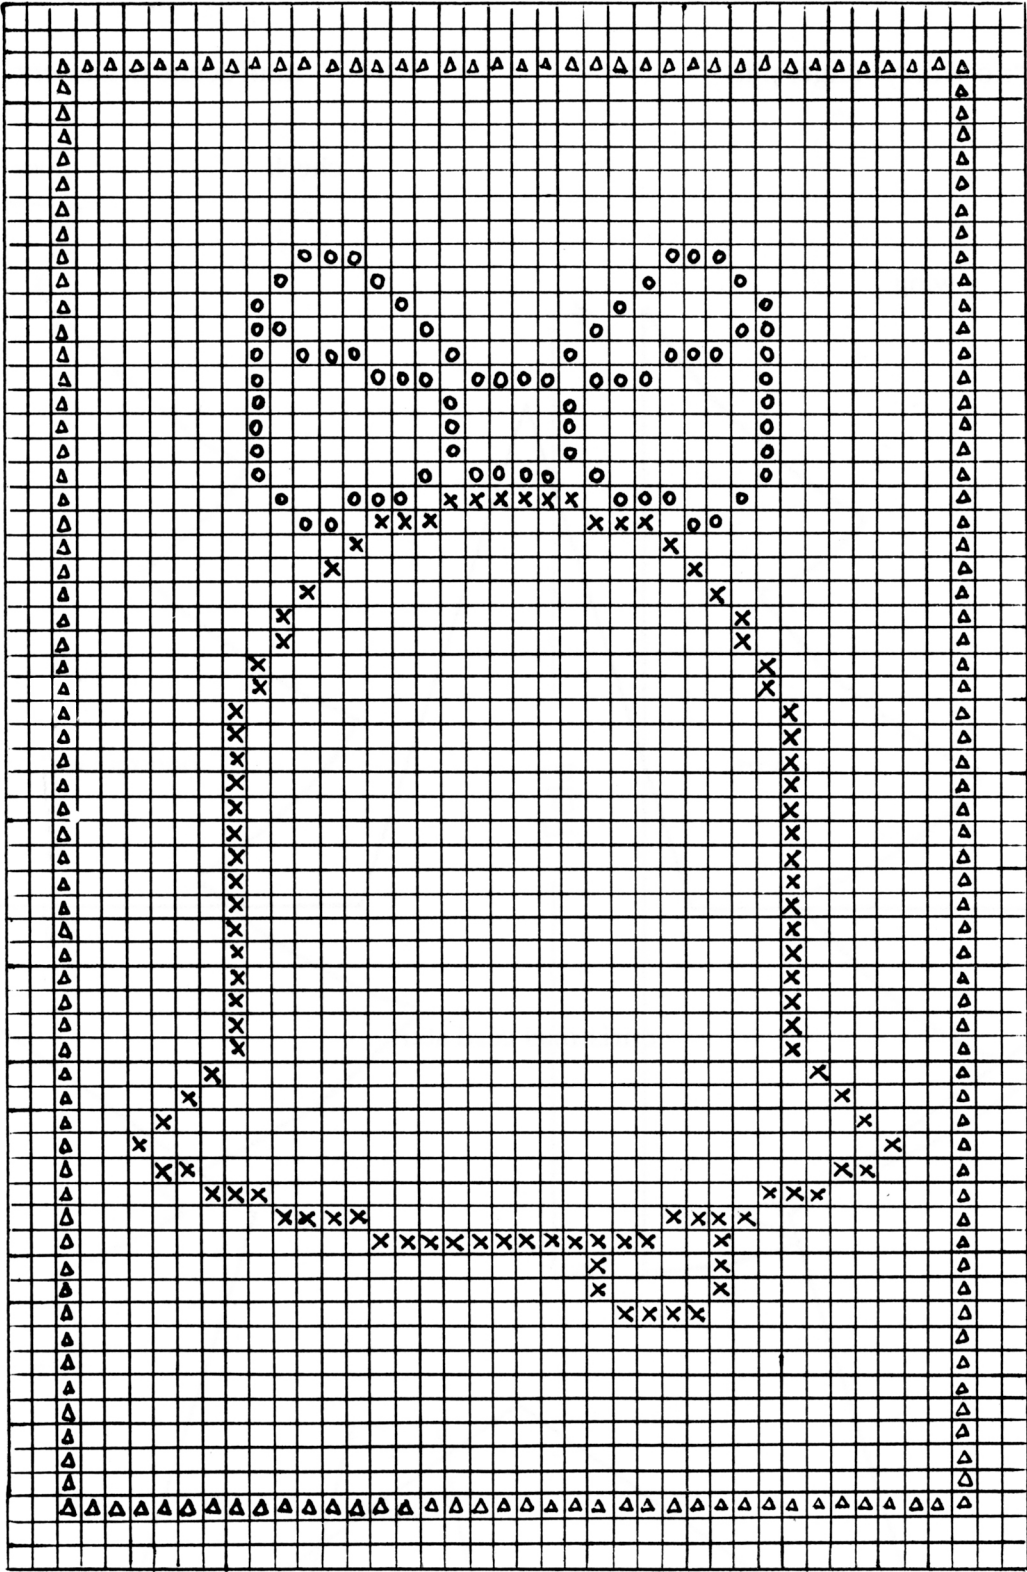

Cross-Stitch Christmas Card Grid Pattern

42 squares x 65 squares

- red
- △ green
- × gold